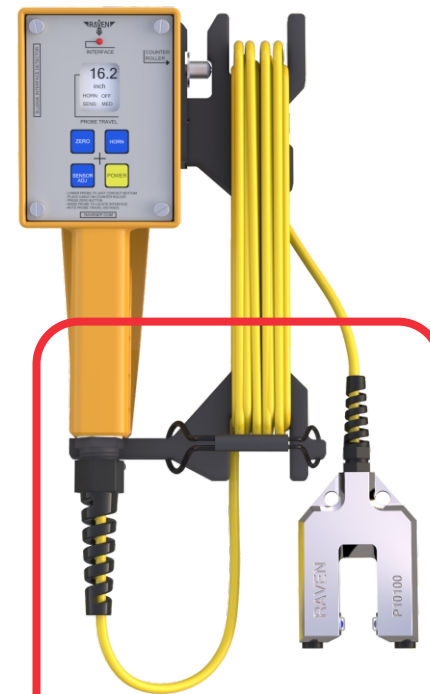

Sludge Interface Detector

SID-20200

Measure Sludge Level
Quickly and Accurately

SID-20200
REPLACES
SID-10200
EFFECTIVE
MARCH 2022

NEW FOR 2022

DIGITAL CONTROLLER
displays sludge/solids level

COUNTER ROLLER
measures sludge level

LOWER PROBE TO TANK BOTTOM
PLACE CABLE ON COUNTER ROLLER
PRESS ZERO
RAISE PROBE UNTIL LIGHT AND/OR HORN SOUNDS
NOTE PROBE TRAVEL DISTANCE

INFRARED PROBE
stainless steel

COUNTER ROLLER	DIGITAL CONTROLLER	BACKLIT DISPLAY
SENSITIVITY SETTINGS	NO CALIBRATION NEEDED	RED LED / HORN SIGNAL
STRAIN RELIEVED CABLE 20 FT & 30 FT STANDARD	IP66 WEATHERPROOF YELLOW ENCLOSURE	IP68 WATERPROOF PROBE
IP68 WATERPROOF SIGNAL CABLE	3 AAA BATTERIES	1 YR WARRANTY MADE IN USA