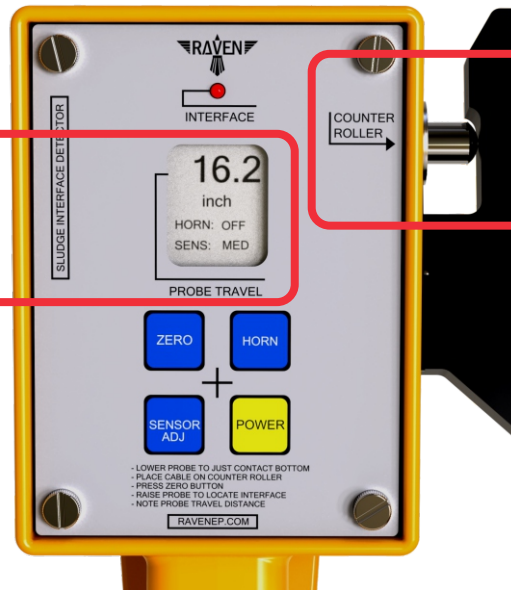

Sludge Interface Detector

SID-20200

Measure Sludge Level
Quickly and Accurately

SID-20200
REPLACES
SID-10200
EFFECTIVE
MARCH 2022

NEW FOR 2022

DIGITAL CONTROLLER
displays sludge/solids level

COUNTER ROLLER
measures sludge level

LOWER PROBE TO TANK BOTTOM
PLACE CABLE ON COUNTER ROLLER
PRESS ZERO
RAISE PROBE UNTIL LIGHT AND/OR HORN SOUNDS
NOTE PROBE TRAVEL DISTANCE

INFRARED PROBE
stainless steel

COUNTER ROLLER	DIGITAL CONTROLLER	BACKLIT DISPLAY
SENSITIVITY SETTINGS	NO CALIBRATION NEEDED	RED LED / HORN SIGNAL
STRAIN RELIEVED CABLE 20 FT & 30 FT STANDARD	IP66 WEATHERPROOF YELLOW ENCLOSURE	IP68 WATERPROOF PROBE
IP68 WATERPROOF SIGNAL CABLE	3 AAA BATTERIES	1 YR WARRANTY MADE IN USA